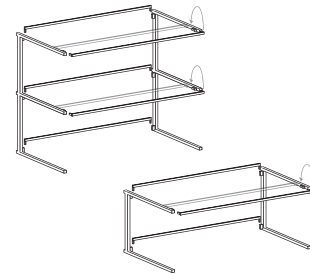

Prices include 17.5% VAT. Please call for delivery costs.

STANDARD DRESS RAILS

	FLAT BOTTOMED	STANDARD WHEELS	HEAVY DUTY WHEELS
4' x 4'	£25.30	£30.30	£35.30
4' x 5' 3"	£27.60	£32.60	£37.60
5' x 5' 3"	£30.00	£35.00	£40.00
6' x 5' 3"	£32.20	£37.20	£42.20

TWO TIER DRESS RAILS

	FLAT BOTTOMED	STANDARD WHEELS	HEAVY DUTY WHEELS
4' x 6'	£34.50	-	£44.50
5' x 6'	£39.10	-	£49.10
6' x 6'	£43.70	-	£53.70

SOFA DISPLAY STANDS

Single Tier	£47.32
Double Tier	£67.56

Prices include 17.5% VAT. Please call for delivery costs.